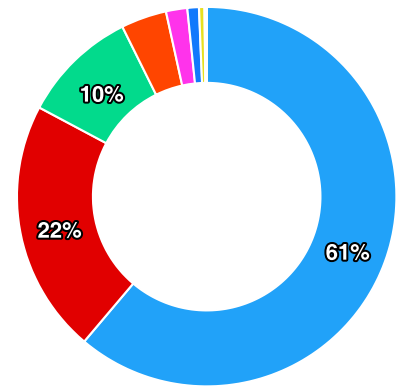

Basic report

NUMBER OF MENTIONS

Pepsi
135.7k
^ 372.3%

TOTAL IMPRESSIONS

Pepsi
1.1b
^ 262.91%

ALL SOURCES

- Twitter
- Websites
- Instagram
- Forum
- TikTok
- YouTube
- Reddit
- Facebook
- Comment
- Tripadvisor