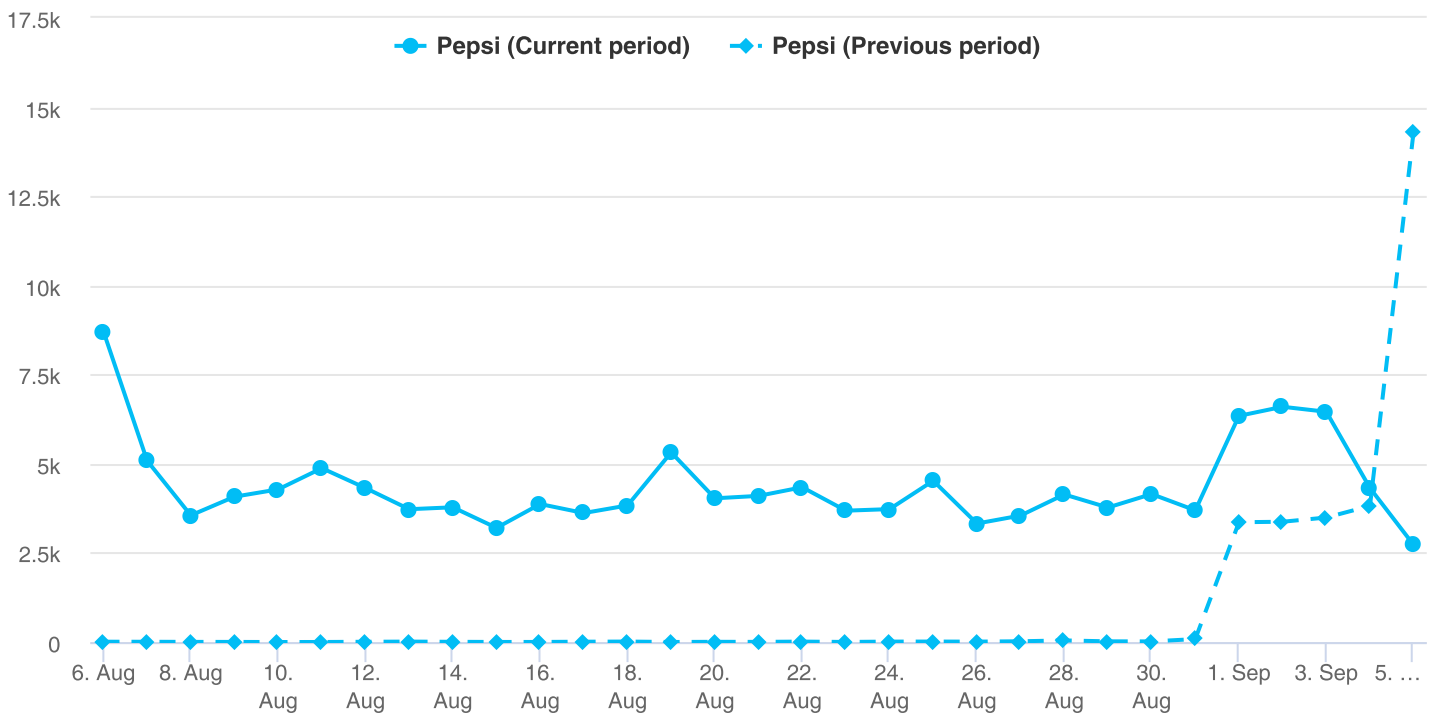

MENTIONS OVER TIME

<https://app.determ.com>