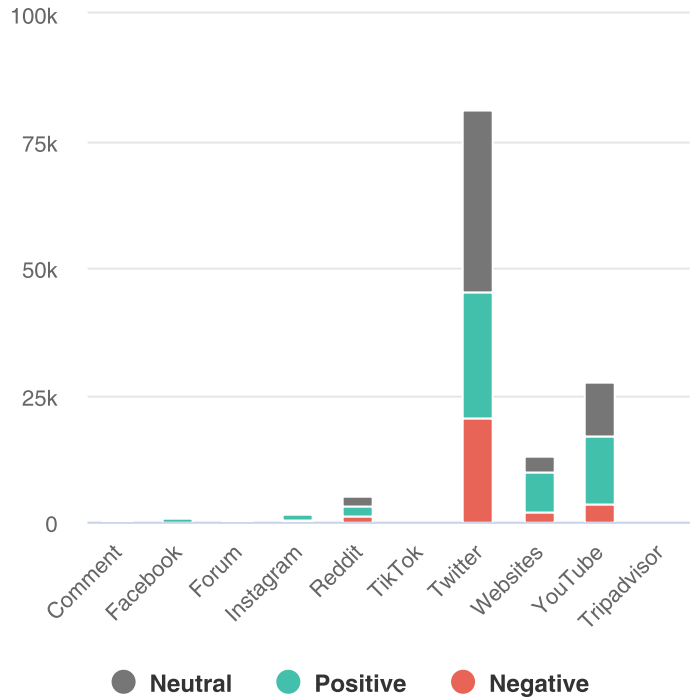

BASIC REPORT

Quick overview of mentions, influencers
and sentiment.

06.08.2023 - 05.09.2023

Basic report

NUMBER OF MENTIONS

Pepsi
135.7k
^ 372.3%

TOTAL IMPRESSIONS

Pepsi
1.1b
^ 262.91%

ALL SOURCES

- Twitter
- Websites
- Instagram
- Forum
- TikTok
- YouTube
- Reddit
- Facebook
- Comment
- Tripadvisor

MENTIONS OVER TIME

<https://app.determ.com>

Basic report

SENTIMENT ANALYSIS

<https://app.determ.com>

SENTIMENT BY SOURCES

<https://app.determ.com>

LOCATIONS

<https://app.determ.com> © Natural Earth

WORD CLOUD

<https://app.determ.com>