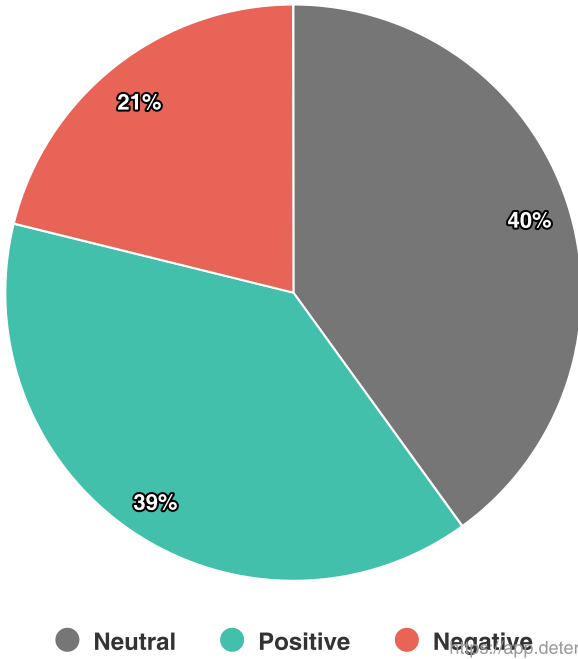

BASIC REPORT

Quick overview of mentions, influencers
and sentiment.

06.08.2023 - 05.09.2023

Basic report

NUMBER OF MENTIONS

Pepsi
135.7k
^ 372.3%

TOTAL IMPRESSIONS

Pepsi
1.1b
^ 262.91%

ALL SOURCES

- Twitter
- Websites
- Instagram
- Forum
- TikTok
- YouTube
- Reddit
- Facebook
- Comment
- Tripadvisor

MENTIONS OVER TIME

<https://app.determ.com>

Basic report

SENTIMENT ANALYSIS

<https://app.determ.com>