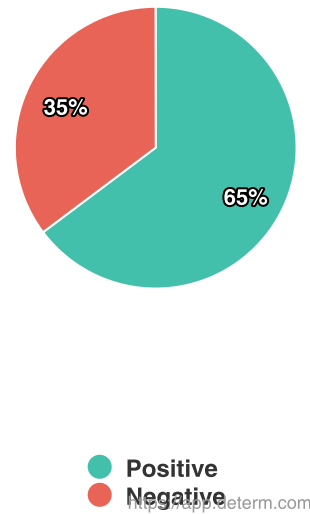

## TOTAL IMPRESSIONS

Pepsi  
**1.1b**  
^ 262.91%

# Advanced report

MENTIONS OVER TIME BY SOURCE

POSITIVE-NEGATIVE SENTIMENT RATIO

TOP INFLUENCERS BY NUMBER OF MENTIONS

anonymous_user	2.4k
linkedin.com	1.1k
Bin Bon ASMR	760
Magic Lollipop	540
redflagdeals.com	538
@CntrlScrut1nizr	523
Enjoy Live	310
SUPER SLIME AS...	238
@janine_shearer	221
MARVEL CANDY	213