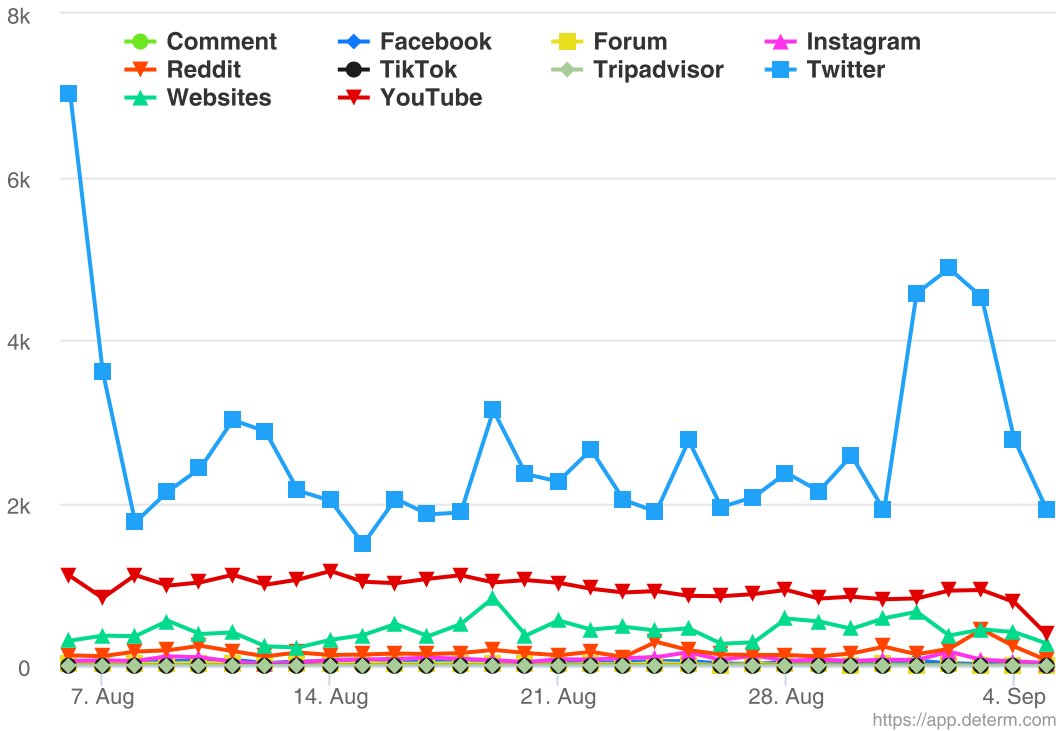

TOP INFLUENCERS BY NUMBER OF MENTIONS

TOP INFLUENCERS BY SOURCE

Advanced report

MENTIONS OVER TIME BY SOURCE

POSITIVE-NEGATIVE SENTIMENT RATIO