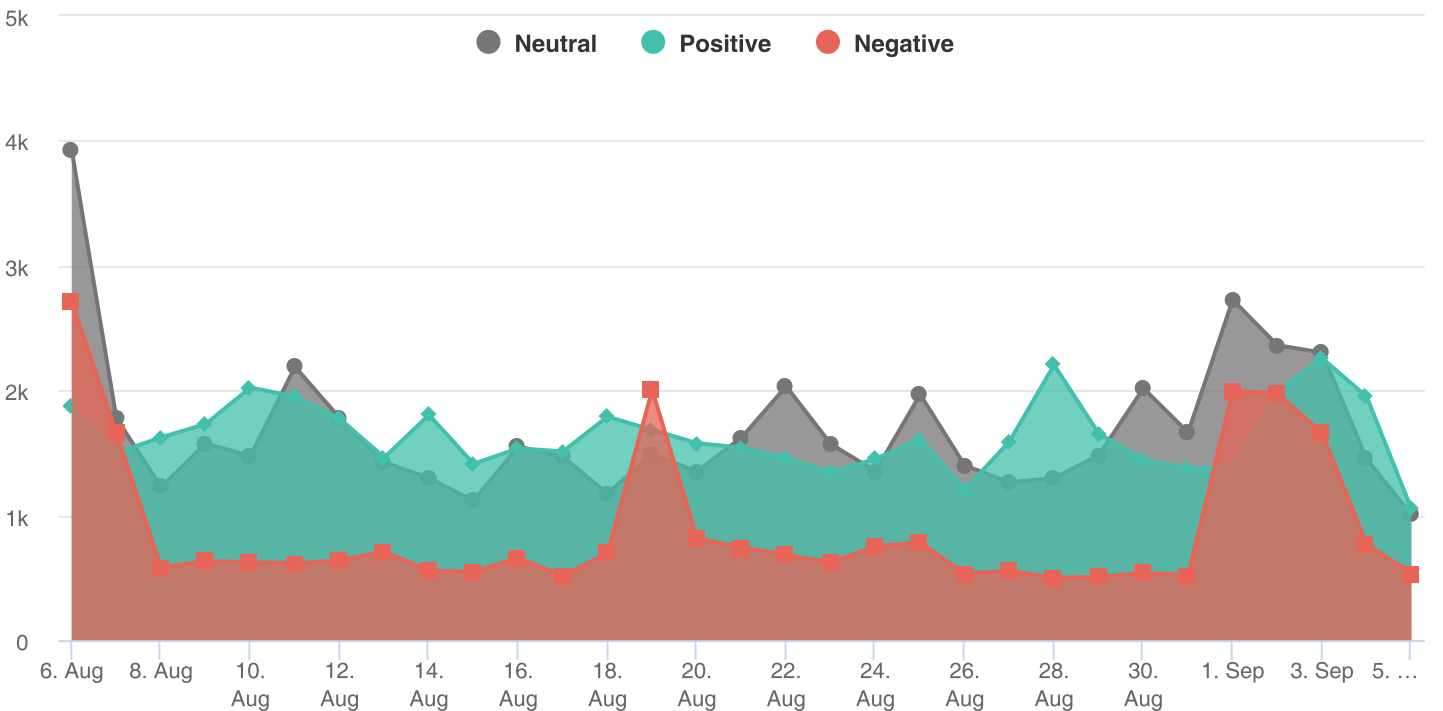

SENTIMENT OVER TIME

<https://app.determ.com>